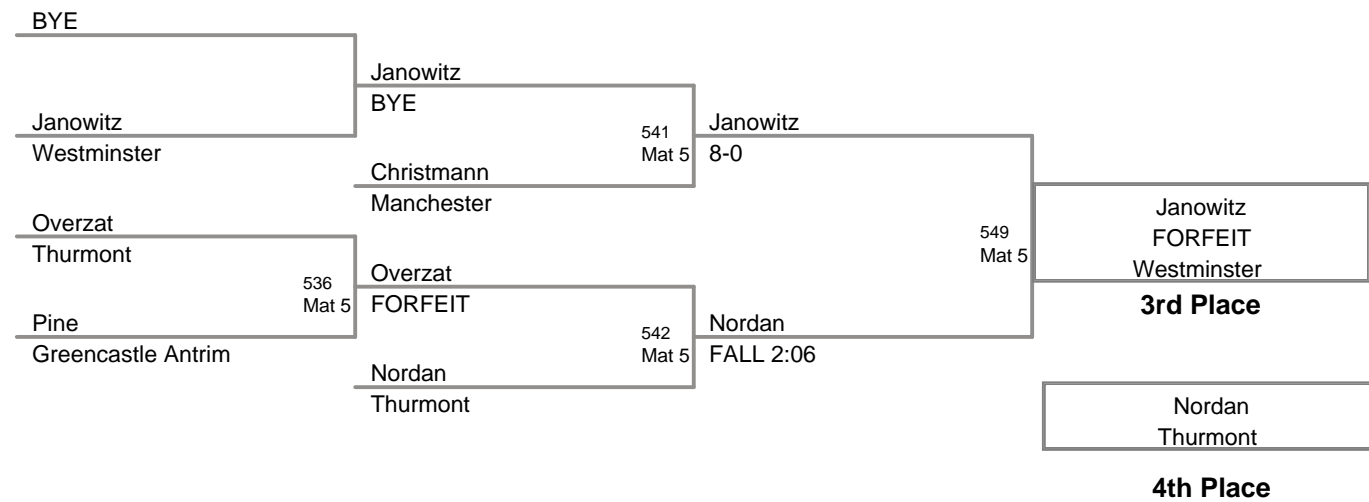

Champion

2nd Place

3rd Place

**MAWA District Prelim
Elite (on Mat 3)**

117 Lbs

**MAWA District Prelim
Elite (on Mat 5)**

125 Lbs

**MAWA District Prelim
Elite (on Mat 4)**