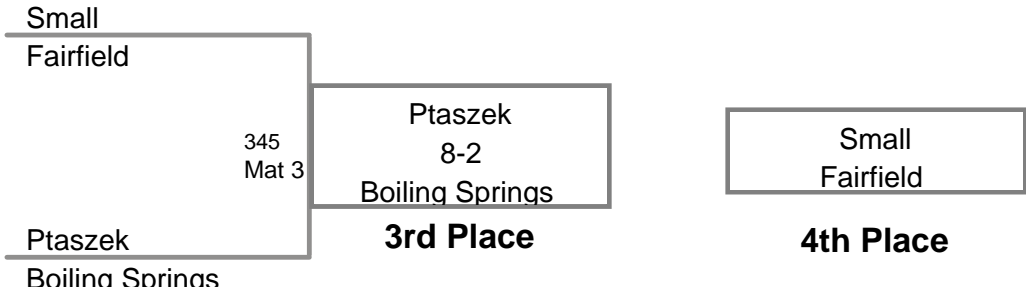

Champion

2nd Place

3rd Place

**MAWA District Prelim
Elite (on Mat 3)**

117 Lbs

**MAWA District Prelim
Elite (on Mat 5)**

125 Lbs

**MAWA District Prelim
Elite (on Mat 4)**