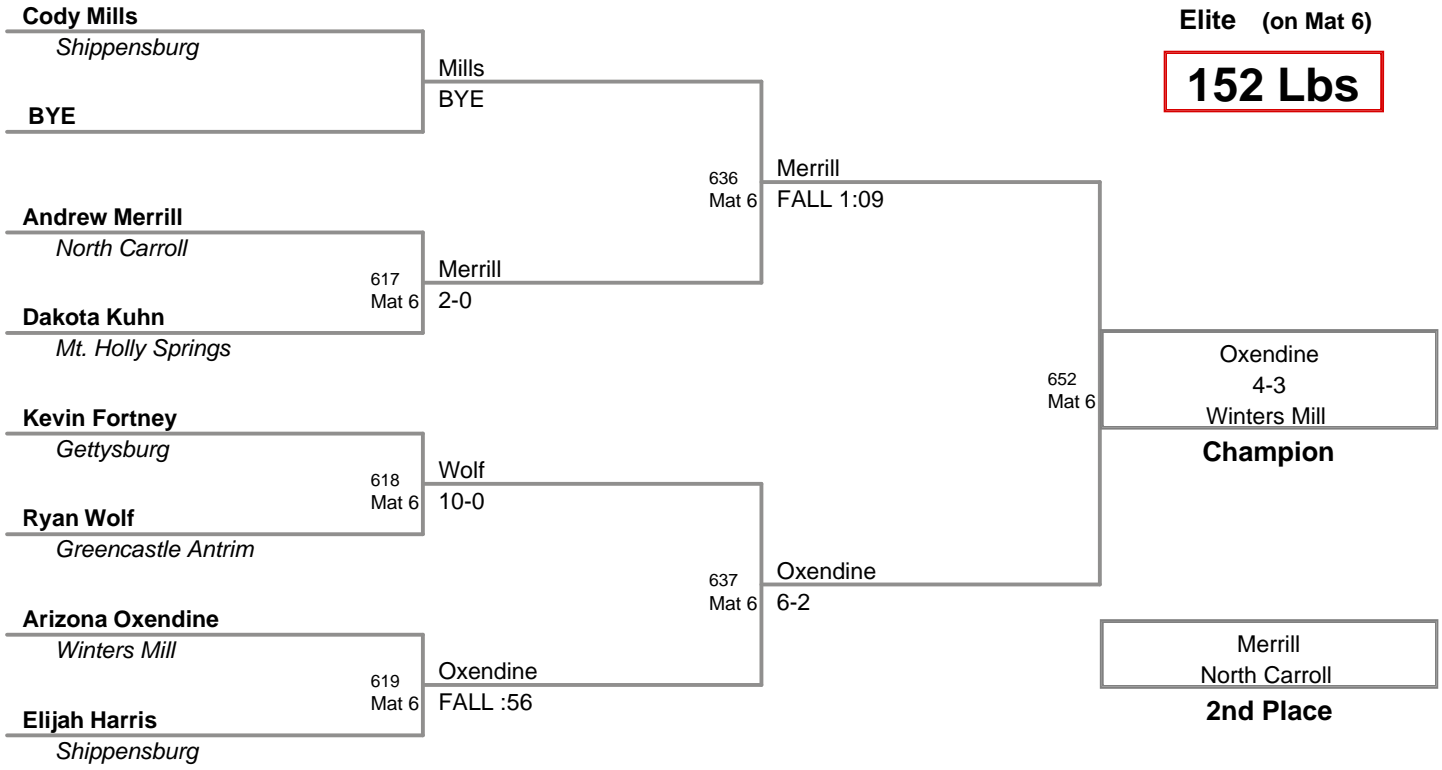

3rd Place

**MAWA District Prelim
Elite (on Mat 6)**

145 Lbs

**MAWA District Prelim
Elite (on Mat 6)**

152 Lbs

3 Participant Round Robin

MAWA District Prelim
Elite (on Mat 6)

160 Lbs