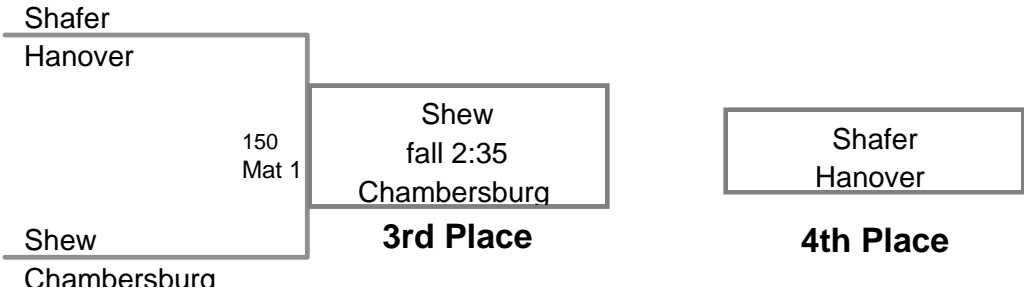

**MAWA District Prelim
Elite (on Mat 1)**

189 Lbs