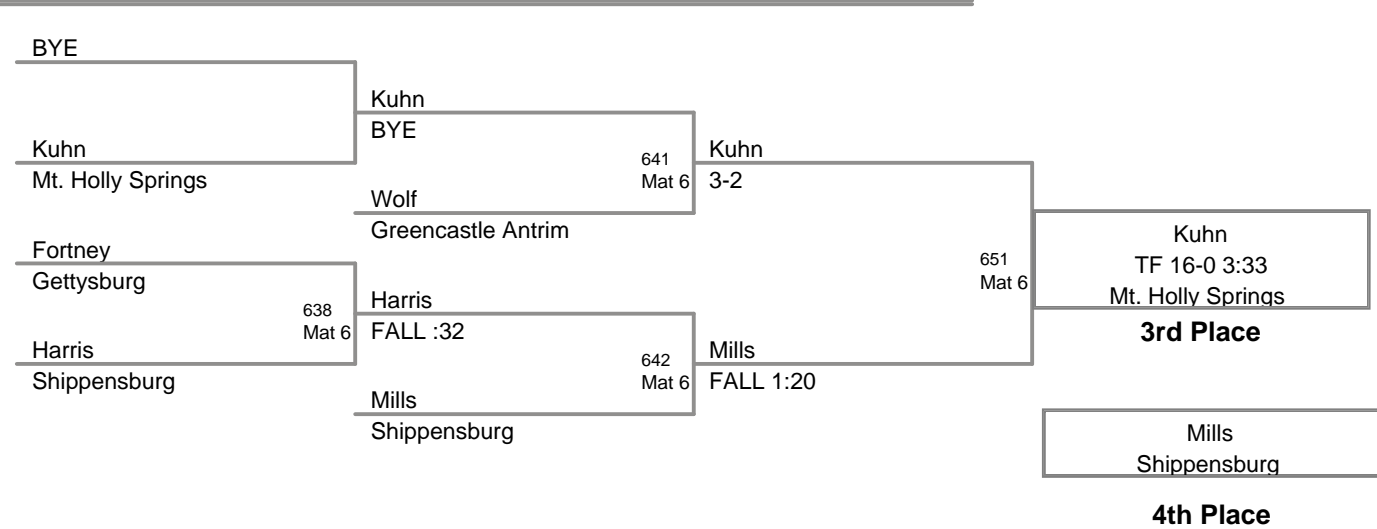

**MAWA District Prelim
Elite (on Mat 6)**

152 Lbs