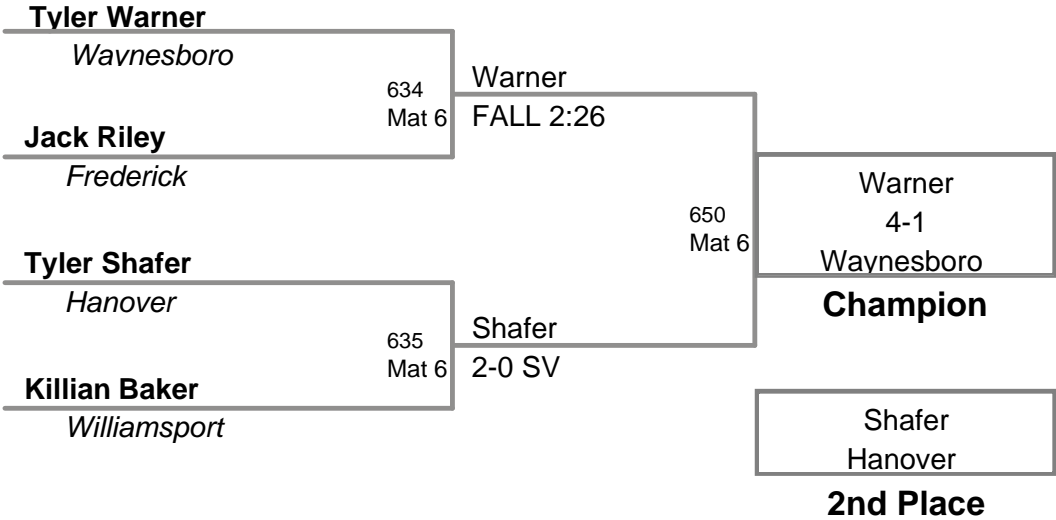

**MAWA District Prelim
Elite (on Mat 6)**

145 Lbs