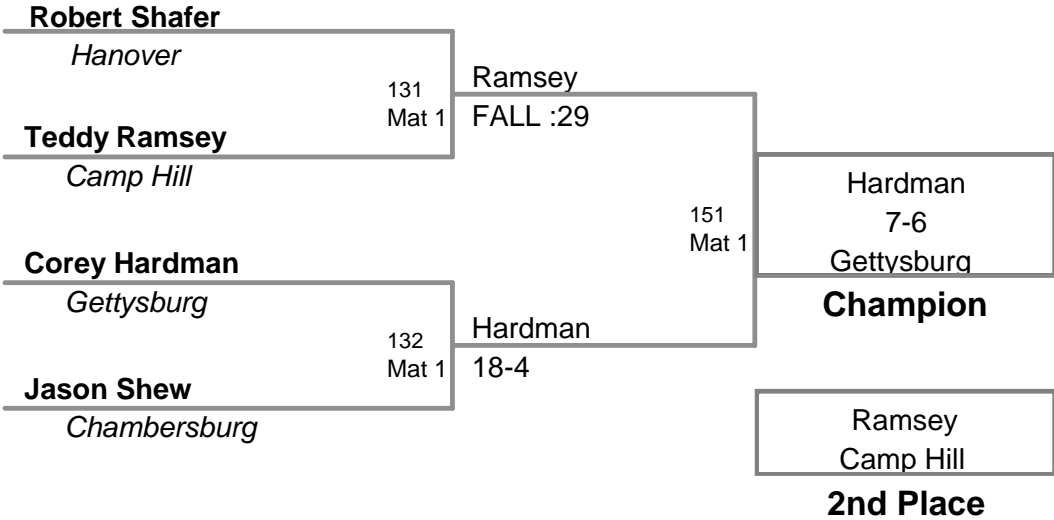

**MAWA District Prelim
Elite (on Mat 1)**

189 Lbs