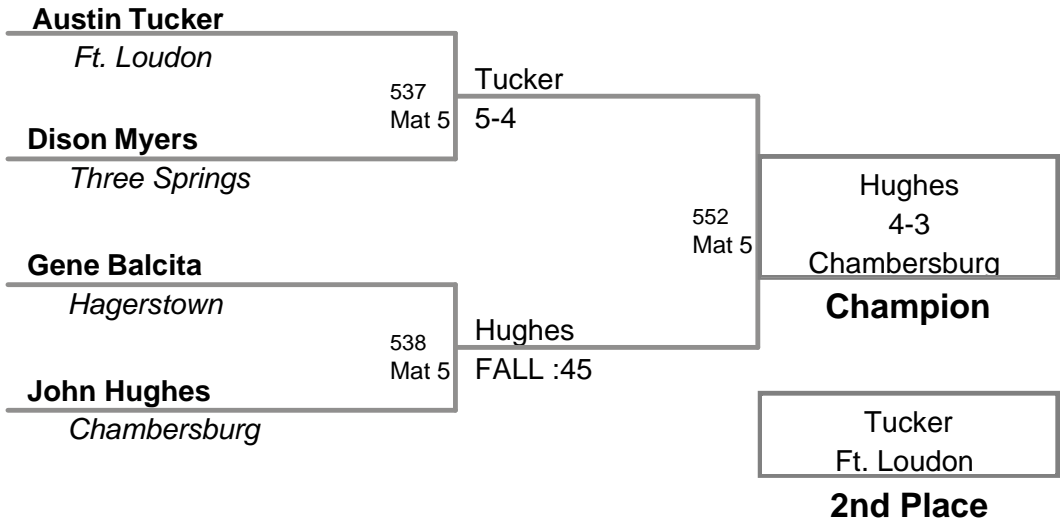

MAWA District Prelim
Elite (on Mat 5)

135 Lbs