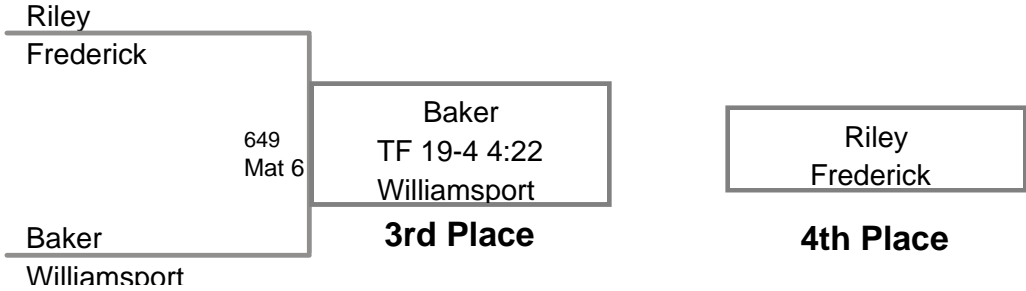

**MAWA District Prelim
Elite (on Mat 6)**

145 Lbs