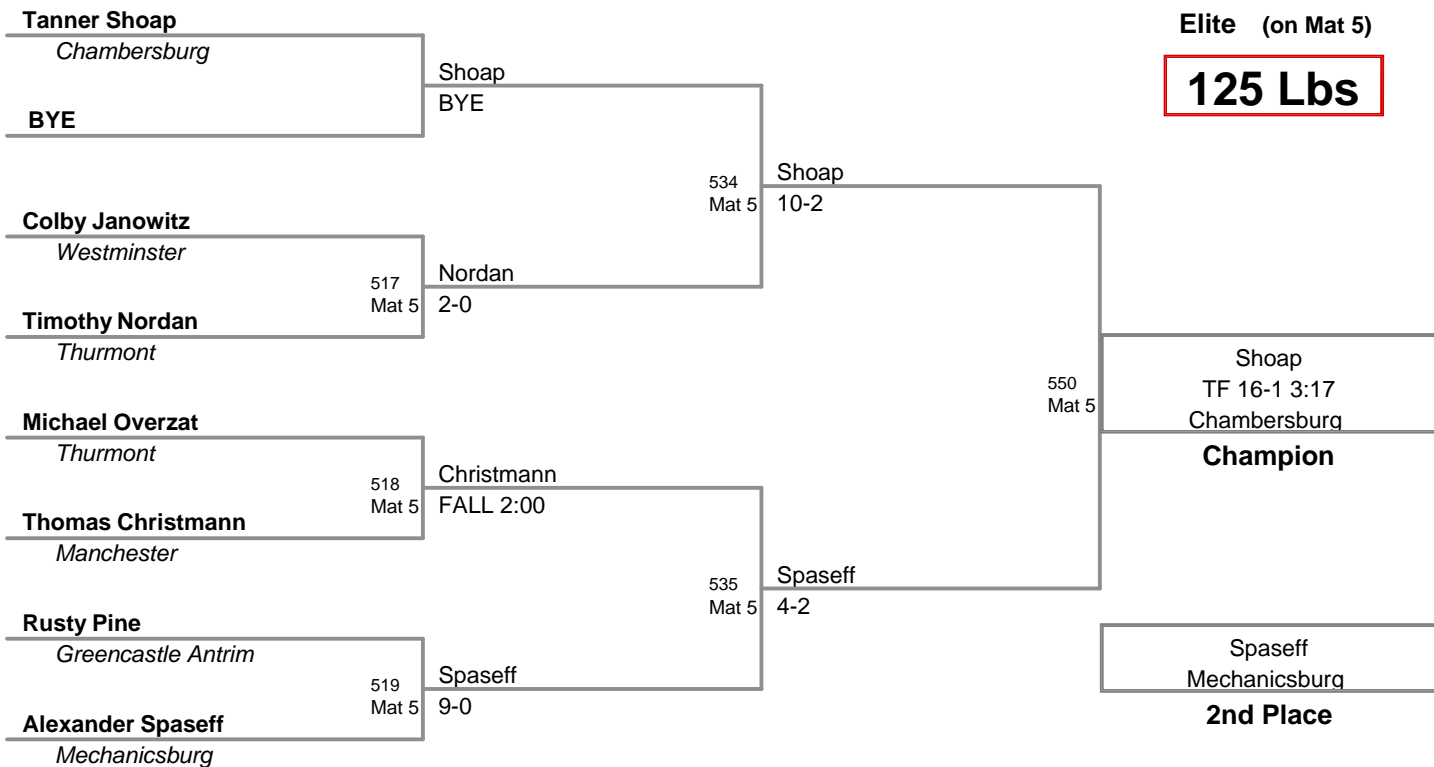

Champion

2nd Place

3rd Place

**MAWA District Prelim
Elite (on Mat 3)**

117 Lbs

**MAWA District Prelim
Elite (on Mat 5)**

125 Lbs

**MAWA District Prelim
Elite (on Mat 4)**