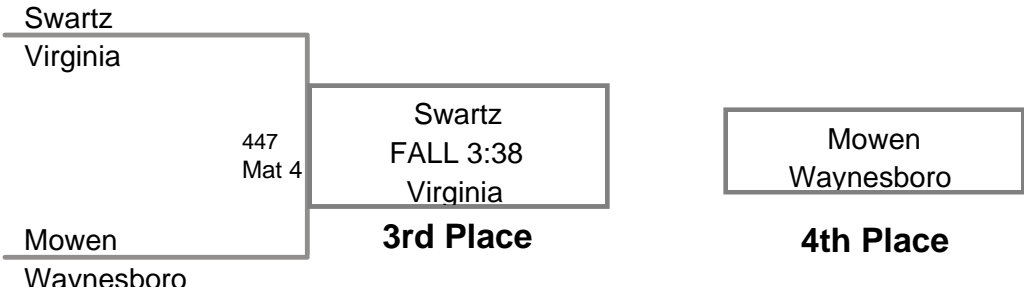

**MAWA District Prelim
Elite (on Mat 4)**

130 Lbs