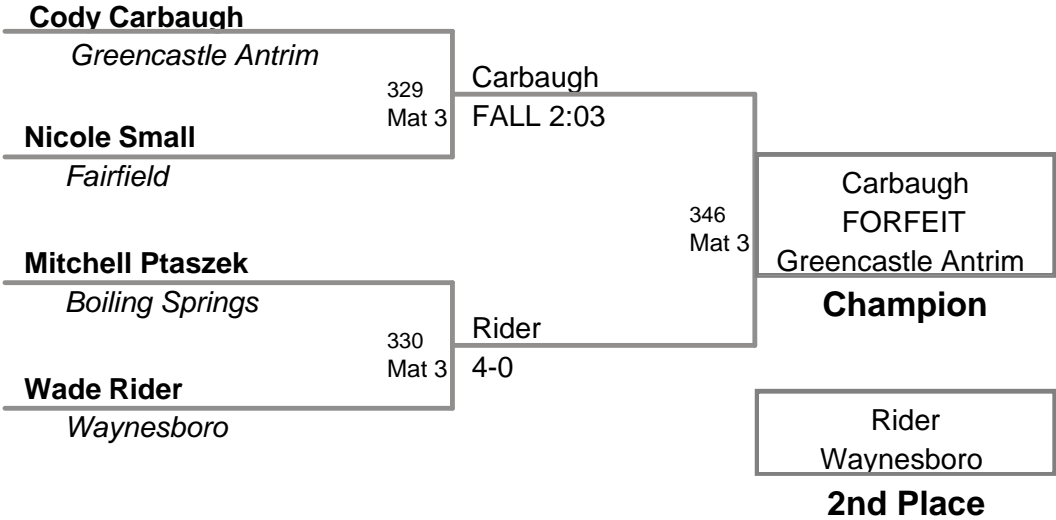

Champion

2nd Place

3rd Place

**MAWA District Prelim
Elite (on Mat 3)**

117 Lbs

**MAWA District Prelim
Elite (on Mat 5)**

125 Lbs

**MAWA District Prelim
Elite (on Mat 4)**