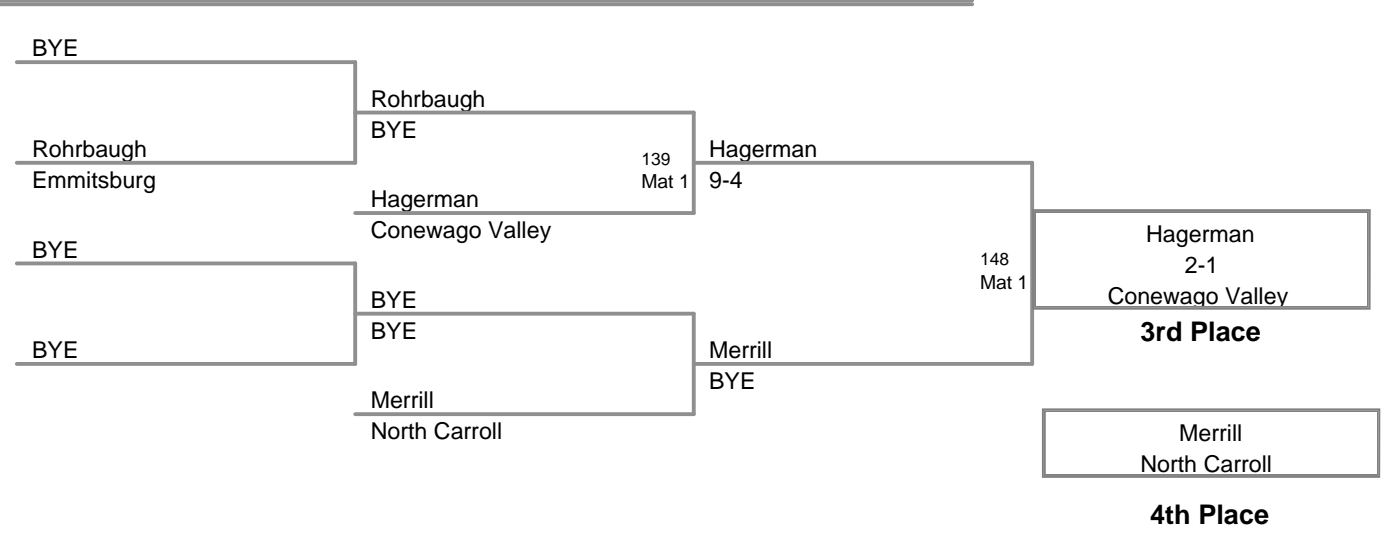

Collin Schildt
Thurmont

Champion

Bardley Hull
Keedysville

2nd Place

Steven Egolf
Waynesboro

3rd Place

**MAWA District Prelim
Elite (on Mat 1)**

171 Lbs