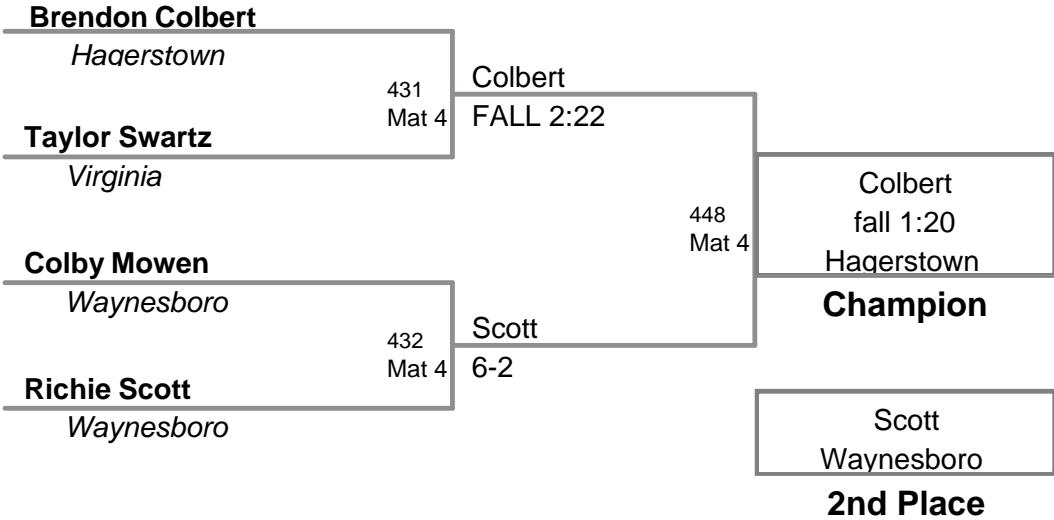

**MAWA District Prelim
Elite (on Mat 4)**

130 Lbs