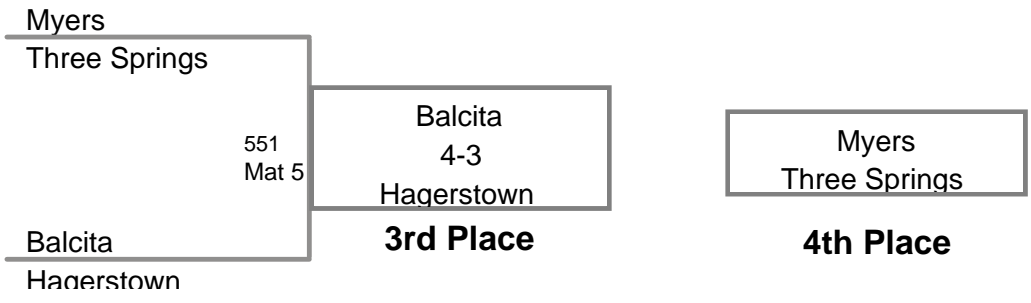

MAWA District Prelim
Elite (on Mat 5)

135 Lbs