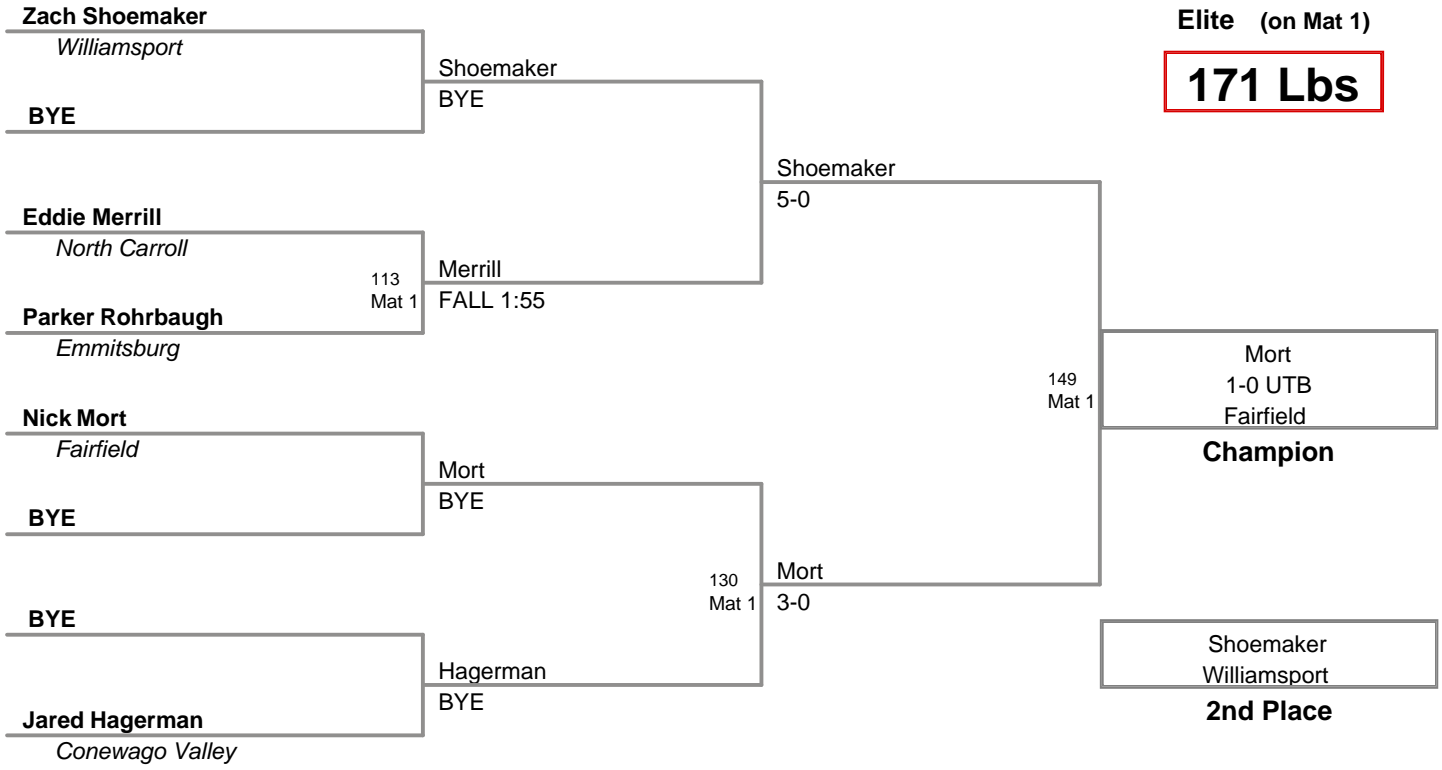

Collin Schildt
Thurmont

Champion

Bardley Hull
Keedysville

2nd Place

Steven Egolf
Waynesboro

3rd Place

**MAWA District Prelim
Elite (on Mat 1)**

171 Lbs